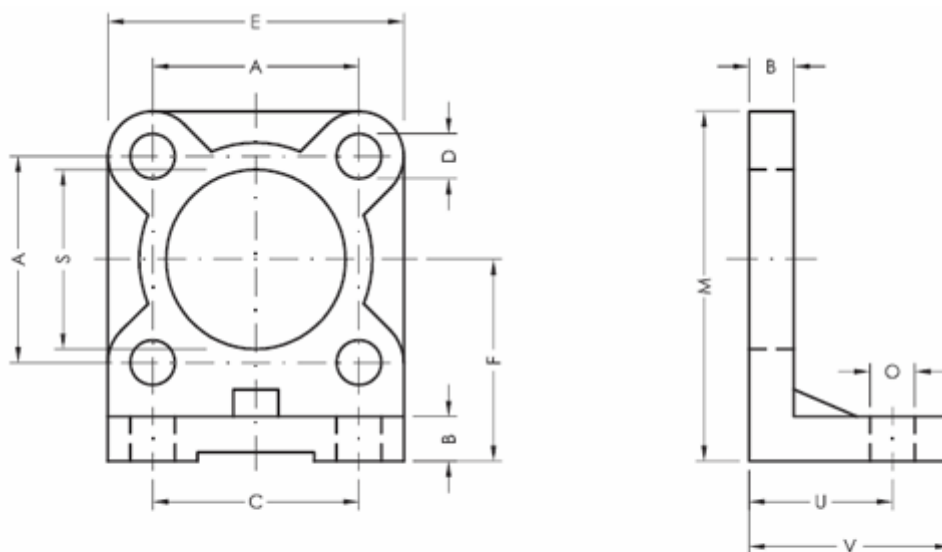

Data Sheet

Article number: 587003550

Description: High rise pedestal , 0035/50
for 50 mm cylinder

Measures

A	= 46.5	O = 9
B	= 10	S = 40
C	= 45	U = 32
Cylinder size	= 50	V = 45
D	= 9	
E	= 65	
F	= 45	
M	= 77.5	